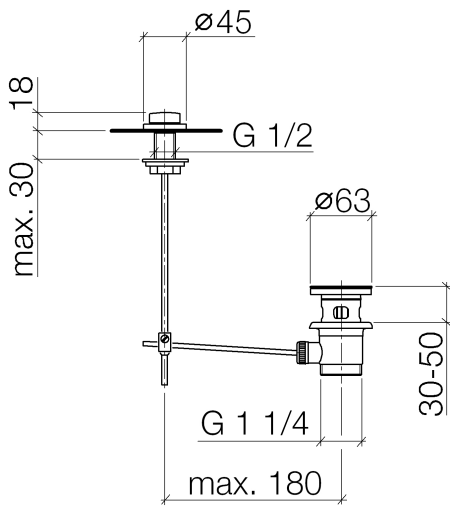

**Basin Waste with knob for deck mounting 1 1/4" - Light Gold**

IMO

10 200 970

Fits: IMO, LULU, MADISON, MEM, TARA,  
CL.1, LISSÉ, VAIA, META, CYO

	Light Gold	10 200 970-26
	Chrome	10 200 970-00
	Brushed Platinum	10 200 970-06
	Platinum	10 200 970-08
	Durabronze (23kt Gold)	10 200 970-09
	Dark Chrome	10 200 970-19
	Brushed Light Gold	10 200 970-27
	Brushed Durabronze (23kt Gold)	10 200 970-28
	Matte Black	10 200 970-33
	Brushed Bronze	10 200 970-42
	Brushed Champagne (22kt Gold)	10 200 970-46
	Champagne (22kt Gold)	10 200 970-47
	Brushed Chrome	10 200 970-93
	Brushed Dark Platinum	10 200 970-99

## Basin Waste with knob for deck mounting 1 1/4" - Light Gold

---

IMO

10 200 970

Only suitable for basins with an overflow.

10 200 970

10 200 970

Parts for other finishes can be found here: [Chrome](#)

Spare parts list

No.	Item Number	Name	Quantity used	Delivery time
1	09 21 33 001-26	handle	1	60
2	09 14 10 007 90	seal	2	2
3	09 31 09 004-26	pull-rod	1	60
4	09 18 40 022-26	sleeve	1	60
5	09 14 10 095 90	seal	1	2
6	09 14 05 012 90	seal	1	2
7	09 14 40 001 90	seal	1	60
8	09 23 10 010 90	nut	1	2
9	90 11 01 001 00-26	pop-up waste	1	30